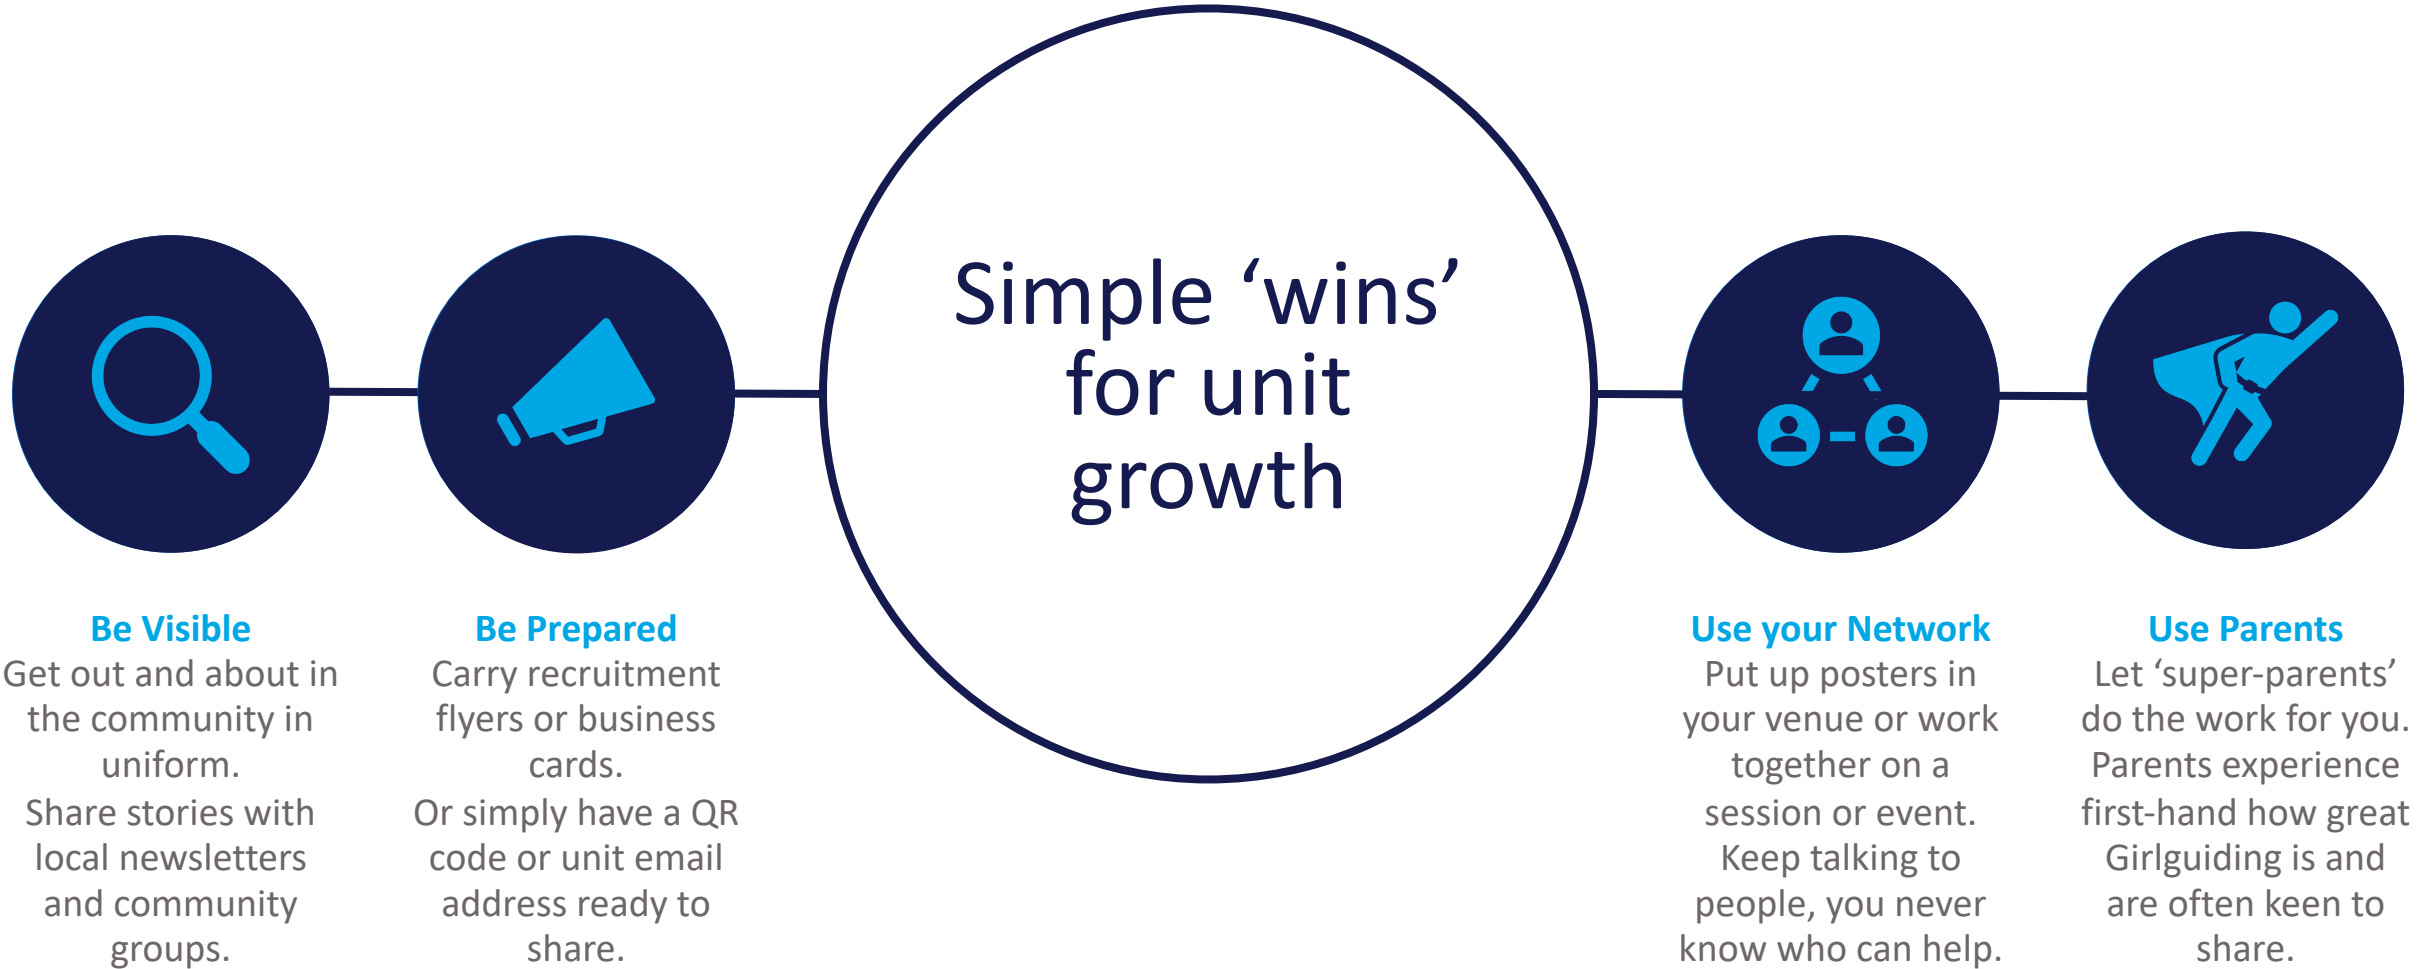

Supporting with recruitment at local events

Regularly updating county website & social media pages

Units

Growing

Retaining

Questions & Sharing

Jade

assistantcc@girlguidingmiddxnw.org.uk